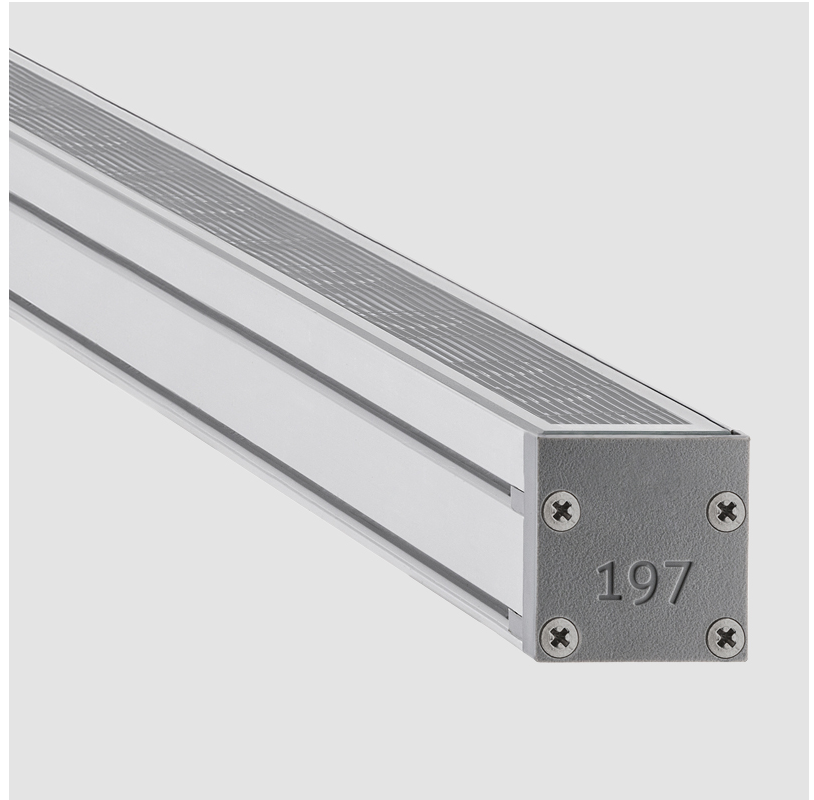

SLASH 30 RECESSED

E12I0052- -

base number   Color   Lens
Temperature   Options

1. To build a product code in our configurator select the specify button on the base model # product page
2. To build a manual product code on this datasheet choose from the options listed below in blue font and add the suffix to the base model #

GENERAL

Series: Slash 30
Brand: Unonovesette
Division: Exterior
Mounting Type: Recessed
Mounting Location: In-Ground
Subcategory: Wallwash

PHYSICAL

Shape: Rectangle
Length (mm): 853
Length (in): 33 ⁹/₁₆
Width (mm): 30
Width (in): 1 ³/₁₆
Height (mm): 53.5
Height (in): 2 ¹/₈
Light Distribution: Adjustable / Direct
Diffuser: Extra clear tempered 6mm
Fixture Finish: ANA
Fixture Material: Extruded Aluminum
Cable Details: IP68 30cm Cable with Easy Lock system

ELECTRICAL

Lamp Type: LED
Input Wattage (W): 22.92
Total Output Wattage (W): 17.91
Dimming: Non-Dimmable
Driver Included: No
Driver Location: Remote
Driver Type: Constant Voltage - Universal
Driver Class: Class 2
Input Voltage (V): 120 - 277
Output Voltage (V): 24
Upon Request: Phase Dimming (120Vac only) / 0-10V Dimming

LED

Color Temperature (°K): 2200 / 2700 / 3000 / 4000
Max. Delivered Lumen (lm): 1890 (3000K)
CRI: >90 CRI
Lamp Life (hrs): 100000

OPTICAL

Optic°: 12 / 21 / 31 / 46 / 13x36
Adjustability: Tilt ±20°

RATINGS AND CERTIFICATIONS

Certified By: Certified for North American Standards
IP rating: IP67
IK Rating: IK06