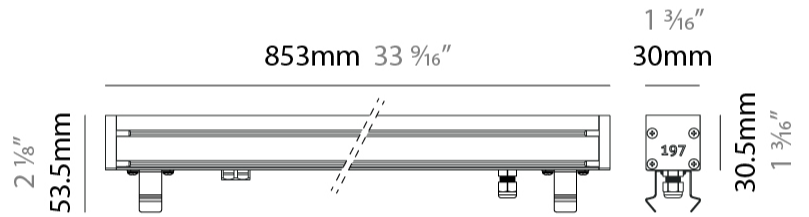

SLASH 30 RECESSED

E12I0052- -

base number   Color   Lens
Temperature   Options

1. To build a product code in our configurator select the specify button on the base model # product page
2. To build a manual product code on this datasheet choose from the options listed below in blue font and add the suffix to the base model #

GENERAL

Series: Slash 30
Brand: Unonovesette
Division: Exterior
Mounting Type: Recessed
Mounting Location: In-Ground
Subcategory: Wallwash

PHYSICAL

Shape: Rectangle
Length (mm): 853
Length (in): 33 ⁹/₁₆
Width (mm): 30
Width (in): 1 ³/₁₆
Height (mm): 53.5
Height (in): 2 ¹/₈
Light Distribution: Adjustable / Direct
Diffuser: Extra clear tempered 6mm
Fixture Finish: ANA
Fixture Material: Extruded Aluminum
Cable Details: IP68 30cm Cable with Easy Lock system

ELECTRICAL

Lamp Type: LED
Input Wattage (W): 22.92
Total Output Wattage (W): 17.91
Dimming: Non-Dimmable
Driver Included: No
Driver Location: Remote
Driver Type: Constant Voltage - Universal
Driver Class: Class 2
Input Voltage (V): 120 - 277
Output Voltage (V): 24
Upon Request: Phase Dimming (120Vac only) / 0-10V Dimming

LED

Color Temperature (°K): 2200 / 2700 / 3000 / 4000
Max. Delivered Lumen (lm): 1890 (3000K)
CRI: >90 CRI
Lamp Life (hrs): 100000

OPTICAL

Optic°: 12 / 21 / 31 / 46 / 13x36
Adjustability: Tilt ±20°

RATINGS AND CERTIFICATIONS

Certified By: Certified for North American Standards
IP rating: IP67
IK Rating: IK06